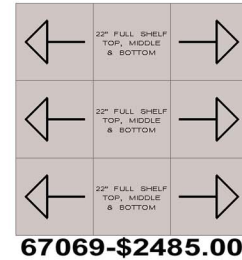

SEW-BRITE™

SEWING ROOM PLANNING GUIDE

UNIT DRAWINGS ARE TO SCALE
WITH GRID BELOW. ONE SQUARE
EQUALS ONE FOOT (Chairs not included)

Where's YOUR stash?

800-252-0276 www.sew-brite.com