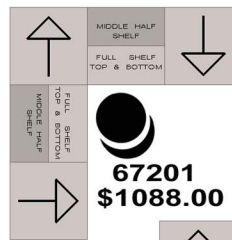

SEW-BRITE™

SEWING ROOM PLANNING GUIDE

UNIT DRAWINGS ARE TO SCALE
WITH GRID BELOW. ONE SQUARE
EQUALS ONE FOOT (Chairs not included)

Where's YOUR stash?

800-252-0276 www.sew-brite.com