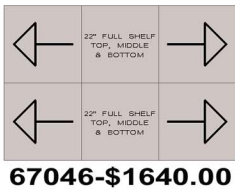

SEW-BRITE™

SEWING ROOM PLANNING GUIDE

UNIT DRAWINGS ARE TO SCALE
WITH GRID BELOW. ONE SQUARE
EQUALS ONE FOOT (Chairs not included)

Where's YOUR stash?

800-252-0276 www.sew-brite.com