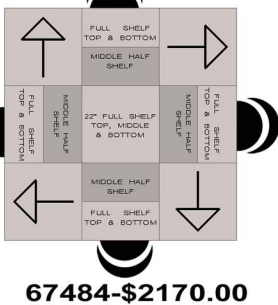

SEW-BRITE™

SEWING ROOM PLANNING GUIDE

UNIT DRAWINGS ARE TO SCALE
WITH GRID BELOW. ONE SQUARE
EQUALS ONE FOOT (Chairs not included)

Where's YOUR stash?

800-252-0276 www.sew-brite.com