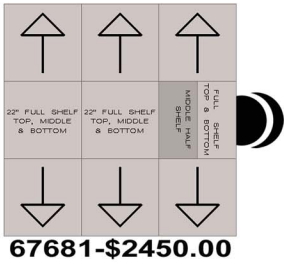

SEW-BRITE™

SEWING ROOM PLANNING GUIDE

UNIT DRAWINGS ARE TO SCALE
WITH GRID BELOW. ONE SQUARE
EQUALS ONE FOOT (Chairs not included)

Where's YOUR stash?

800-252-0276 www.sew-brite.com