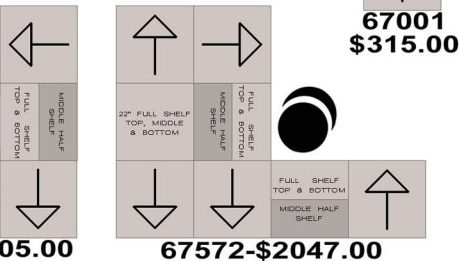

SEW-BRITE™

SEWING ROOM PLANNING GUIDE

UNIT DRAWINGS ARE TO SCALE
WITH GRID BELOW. ONE SQUARE
EQUALS ONE FOOT (Chairs not included)

Where's YOUR stash?

800-252-0276 www.sew-brite.com