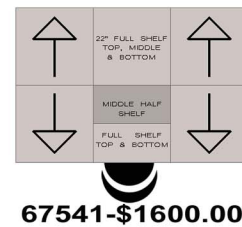

SEW-BRITE™

SEWING ROOM PLANNING GUIDE

UNIT DRAWINGS ARE TO SCALE
WITH GRID BELOW. ONE SQUARE
EQUALS ONE FOOT (Chairs not included)

Where's YOUR stash?

800-252-0276 www.sew-brite.com