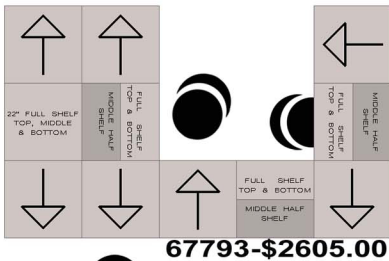

SEW-BRITE™

SEWING ROOM PLANNING GUIDE

UNIT DRAWINGS ARE TO SCALE
WITH GRID BELOW. ONE SQUARE
EQUALS ONE FOOT (Chairs not included)

Where's YOUR stash?

800-252-0276 www.sew-brite.com