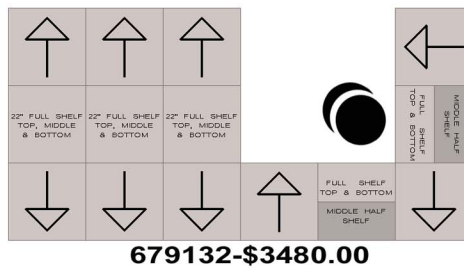

SEW-BRITE™

SEWING ROOM PLANNING GUIDE

UNIT DRAWINGS ARE TO SCALE
WITH GRID BELOW. ONE SQUARE
EQUALS ONE FOOT (Chairs not included)

Where's YOUR stash?

800-252-0276 www.sew-brite.com